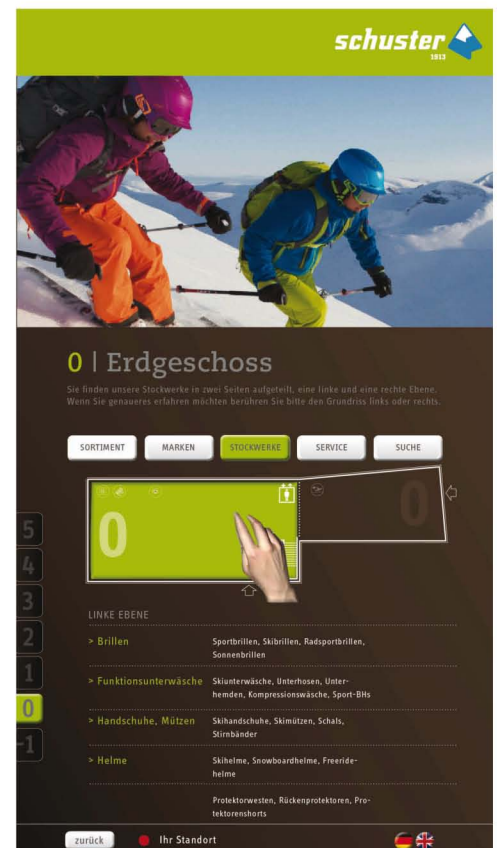

friendlyway Store Navigator has a modern attractive touch screen application, which is executed on friendlyway touch screen terminals or displays. The application allows searching for the necessary brand, service, or product and can provide overview of any floor.

Unlike classic terminals, the solution provides much better possibilities for the presentation of the product range available in the store. The displayed content can be changed any time via the administration interface.

Functions

- An interactive product catalogue;
- Displaying brands and service points;
- Search for products, brands, and service points;
- A detailed interactive floor plan with indication of departments and service points;
- Displaying of the context sensitive advertising as slideshow, animation or video;
- A variety of evaluation tools to calculate the number of clicks for the selected product groups, brands, and periods;
- An extensive administration interface, which allows simple content change;
- A modern, attractive touch screen user interface with animation elements;
- Centralized data management for several terminals;
- Import of assortment data from excel files;
- Support of assortment divided by several locations;
- Customization of graphics and data processing technology.