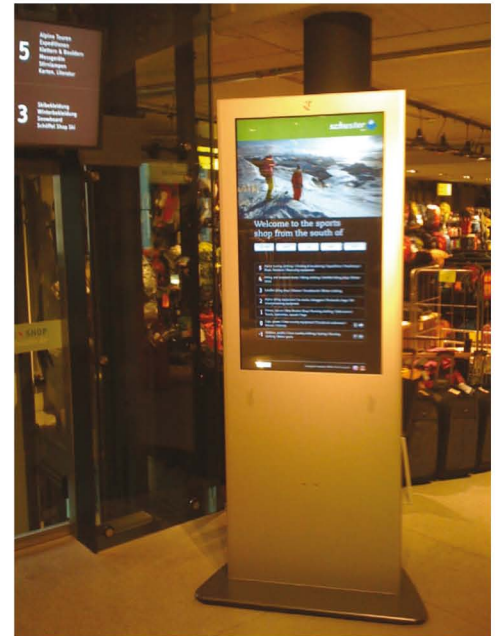

friendlyway Store Navigator has a modern attractive touch screen application, which is executed on friendlyway touch screen terminals or displays. The application allows searching for the necessary brand, service, or product and can provide overview of any floor.

Unlike classic terminals, the solution provides much better possibilities for the presentation of the product range available in the store. The displayed content can be changed any time via the administration interface.

Functions

- An interactive product catalogue;
- Displaying brands and service points;
- Search for products, brands, and service points;
- A detailed interactive floor plan with indication of departments and service points;
- Displaying of the context sensitive advertising as slideshow, animation or video;
- A variety of evaluation tools to calculate the number of clicks for the selected product groups, brands, and periods;
- An extensive administration interface, which allows simple content change;
- A modern, attractive touch screen user interface with animation elements;
- Centralized data management for several terminals;
- Import of assortment data from excel files;
- Support of assortment divided by several locations;
- Customization of graphics and data processing technology.