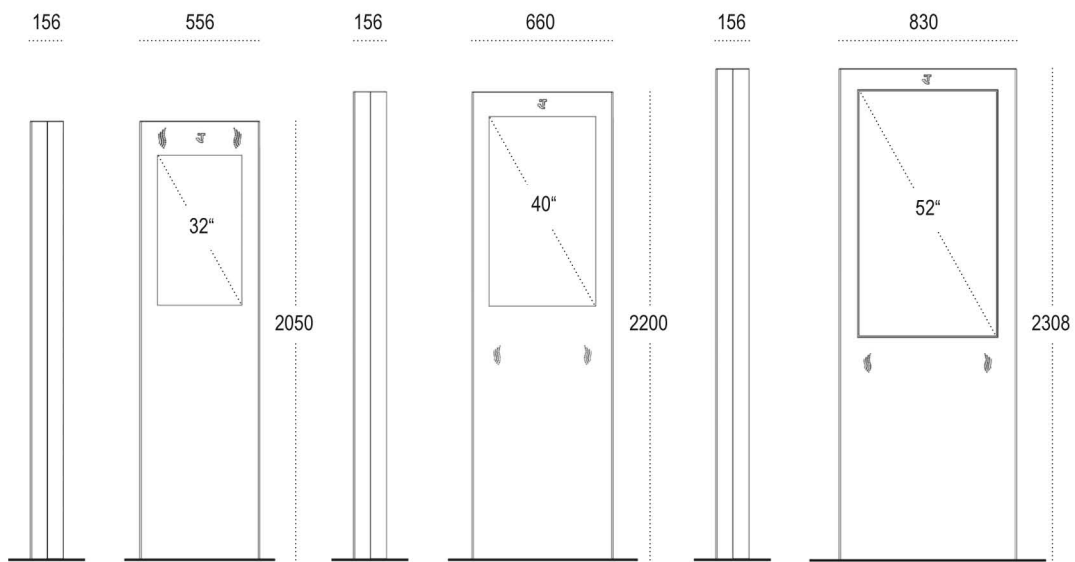

friendlyway welcome 32/40/52

An Elegant Reception Clerk

With the friendlyway welcome 32/40/52, you can welcome your visitors in perfect style. This digital sign will charm any guest with an eye for technological elegance.

The upright 32, 40 or 52-inch display is bright and attracts attention even over long distances. The display format makes the terminal particularly suitable for split screens. On-screen presentations can be triggered and shut down via a proximity sensor. Inside the terminal's shell, there is a powerful PC computer that ensures the flawless presentation of your content.

Technical Data

friendlyway welcome 32/40/52

Specifications

- 32"** (resolution: 1360 x 768 pixels)
- 556 * 2050 * 156 mm (width * height * depth), 80 kg
 - Luminance: 450 cd/qm
 - Touch option: SAW, Surface Acoustic Wave
- 40"** (resolution: 1920 x 1080 pixels)
- 660 * 2200 * 156 mm (width * height * depth), 95 kg
 - Luminance: 450 cd/qm
 - Touch option: SAW, Surface Acoustic Wave
- 52"** (resolution: 1920 x 1080 pixels)
- 830 * 2308 * 156 mm (width * height * depth), 110 kg
 - Luminance: 600 cd/qm
 - Touch option: Infrarot Touch, Multitouch
- View angle: 178° / 178°
 - CPU: Small Form Factor PC, Dell™Optiplex™ 760 (or comparable performance)
 - Housing: Steel, High Gloss Powder Coated
 - Power supply: Internal 85 - 265 VAC
 - Ambient temperature: +5°C - +35°C
 - Location: Indoor